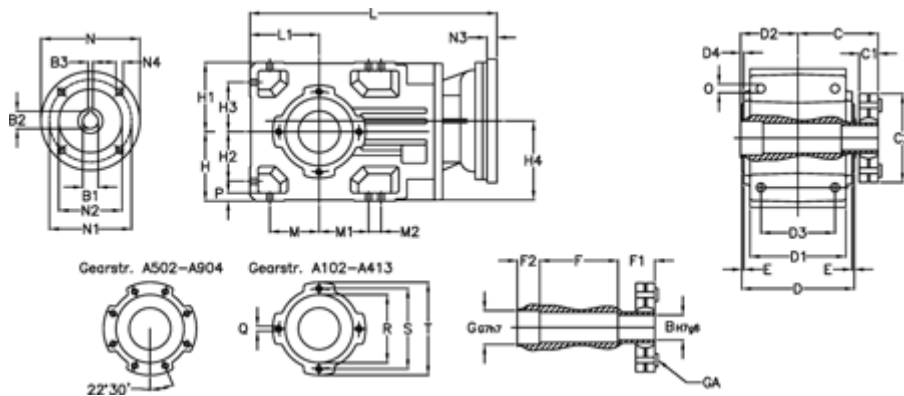

# Data Sheet

Article number: 29600327155225  
 Description: Bevel helical gearbox  
 A303US-271,5-P71B5

## Measures

B = 40	D1 = 130	F2 = 50	L = 390.5	N3 = -
B1 = 14	D2 = 80	G = 42	L1 = 90	N4 = M8x16
B2 = 16.3	D3 = 95	GA = 14,5 NM	M = 63.0	O = 12.0
B3 = 5	d4 = 5.0	H = 90	M1 = 63.0	P = 11
C = 113.5	Description = A303US-xx-P71 B5	H1 = 90	M2 = 22	Q = M8x15
C1 = 24	E = 3.0	H2 = 63.0	N = 160	R = 95
C2 = 90.0	F = 95.5	H3 = 63.0	N1 = 130	S = 115
D = 156	F1 = 48.0	H4 = 108.5	N2 = 110	T = 140